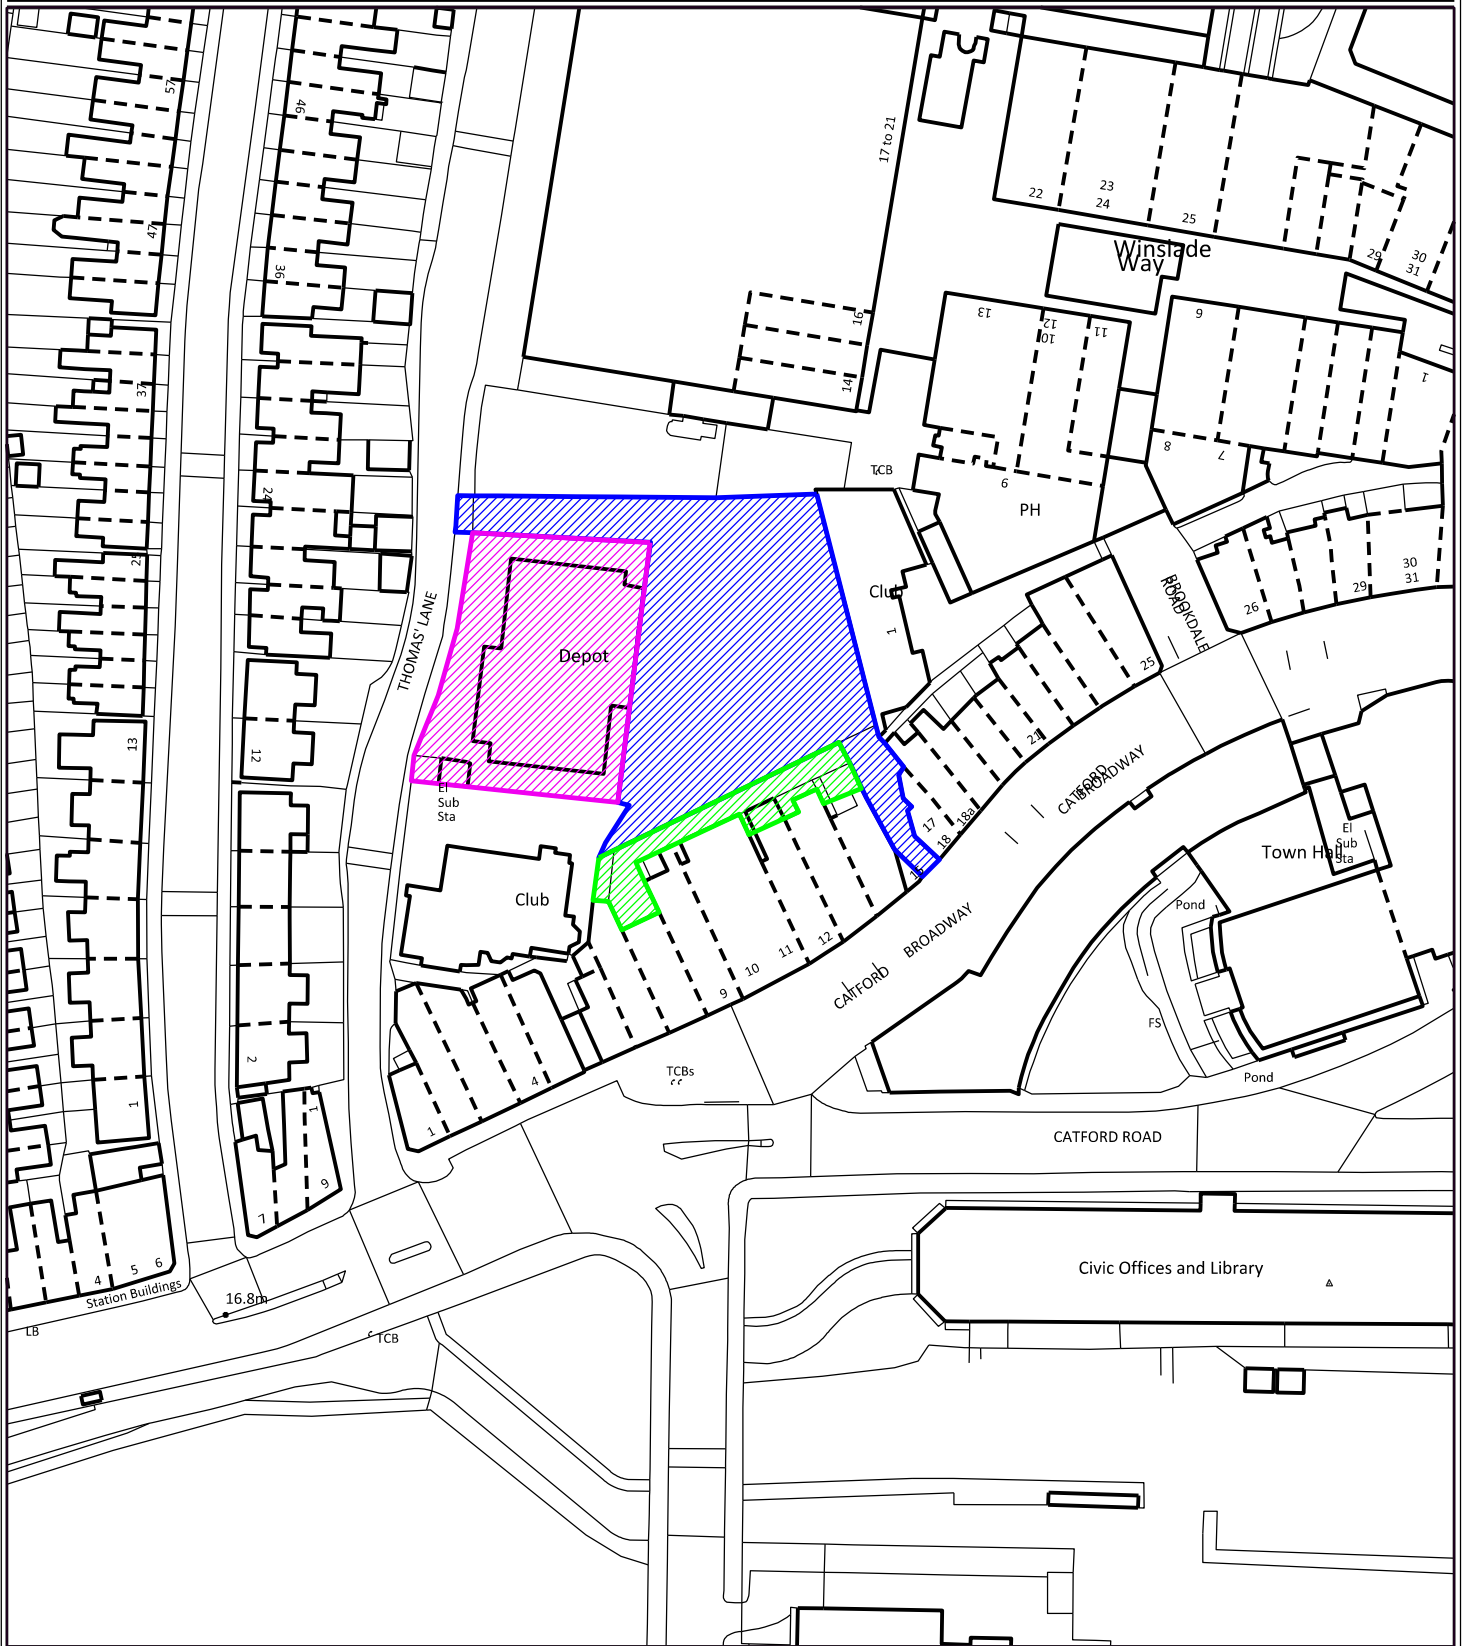

# Catford Town centre

This map is reproduced from ordnance survey material with the permission of the controller of her majesty's stationery office © crown copyright: 100017710 [2023]

A4 plan scale: 1:1250

 Lewisham

DataGraphics  
 Laurence house  
 Rushey Green  
 Catford, London  
 SE6 4RU